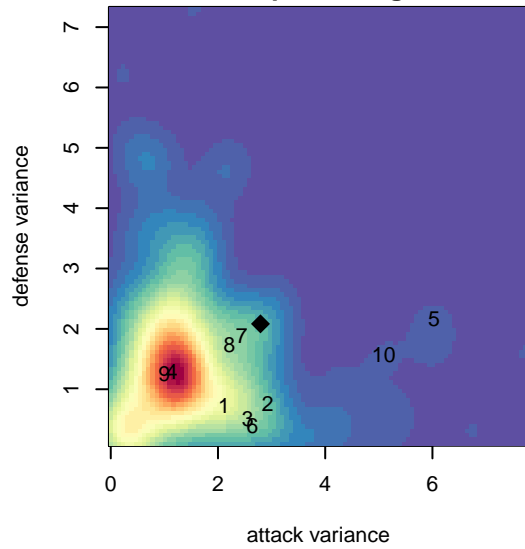

Cheney Storm FC G02

Cheney Storm FC
 Cheney, WA
 G02 total strength=1312
 attack=10.85 defense=3.21
 fall league = PSPL WSPL U16
 notes= Showalter 2013-5

alt names used:
 IEYSA G02 Storm FC Showalter
 STORM FC G02 SHOWALTER
 STORM FC STORM (WA)
 Storm FC G02 Showalter

Venues played:
 2017 Clash At the Border Gold/Silver/Bronze
 2017 River City Cup U15-U16 ('02,'03) U16
 2017 PSPL WSPL U16
 2017 AstroTurf Showcase GU16 A & B

**attack and defense variance (black dot)
relative to other teams
and top 10 in region**