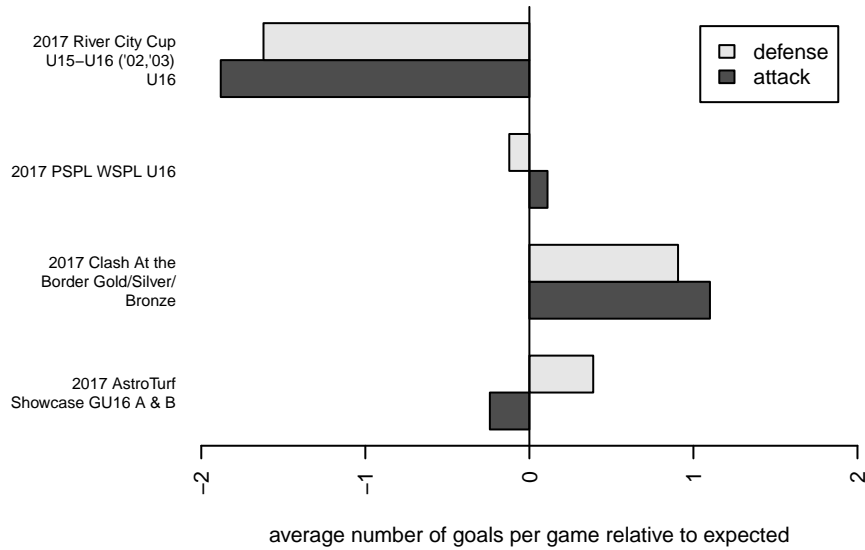

Performance relative to 13 month average