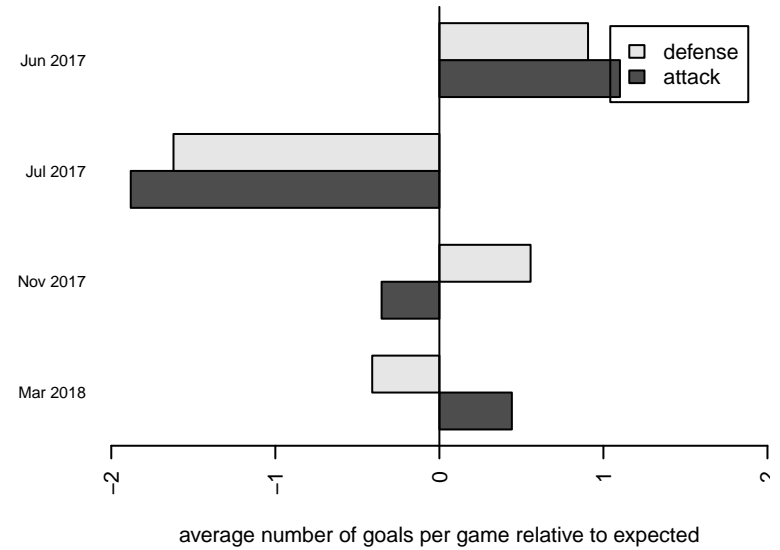

Performance relative to 13 month average