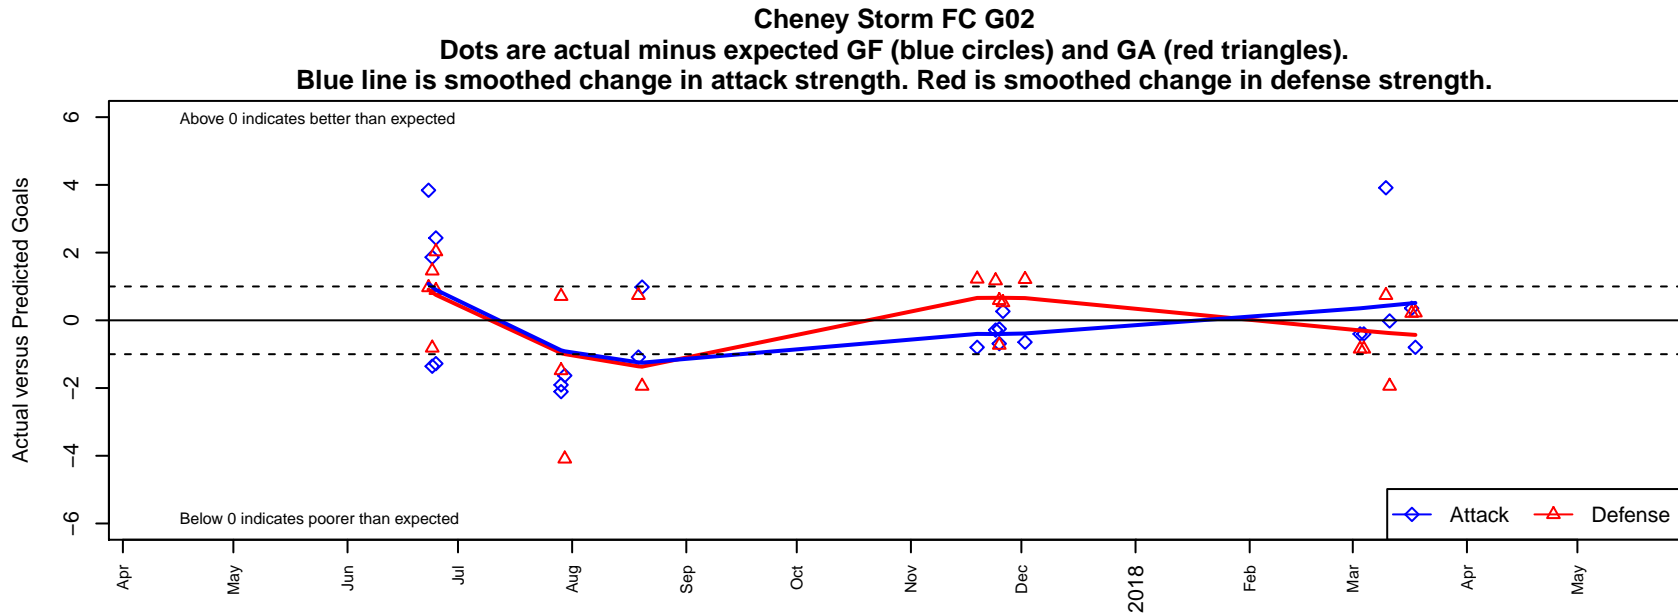

Cheney Storm FC G02

Cheney Storm FC
 Cheney, WA
 G02 total strength=1312
 attack=10.85 defense=3.21
 fall league = PSPL WSPL U16
 notes= Showalter 2013-5

alt names used:
 IEYSA G02 Storm FC Showalter
 STORM FC G02 SHOWALTER
 STORM FC STORM (WA)
 Storm FC G02 Showalter

Venues played:
 2017 Clash At the Border Gold/Silver/Bronze
 2017 River City Cup U15-U16 ('02,'03) U16
 2017 PSPL WSPL U16
 2017 AstroTurf Showcase GU16 A & B

**attack and defense variance (black dot)
relative to other teams
and top 10 in region**