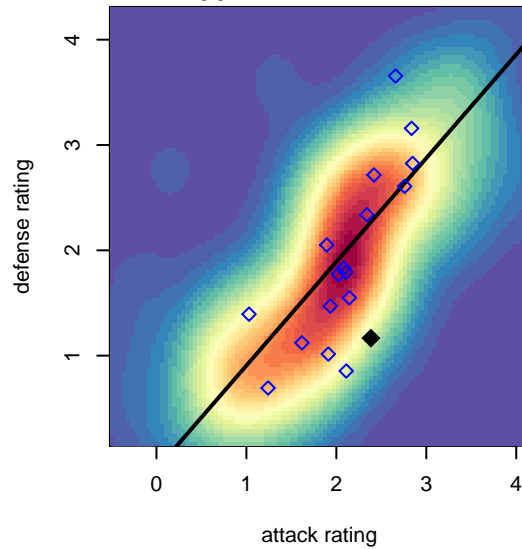

**attack and defense rating
relative to others at age
and all opponents in last 13 months**