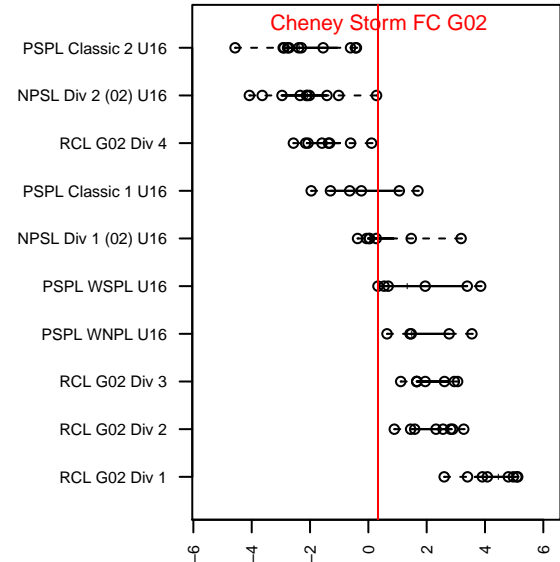

**attack and defense rating
relative to others at age
and all opponents in last 13 months**